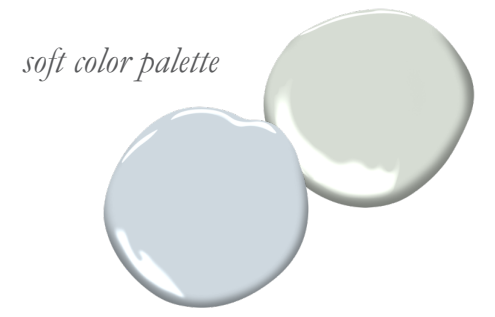

Mudroom & Laundry

Optional *custom built ins*