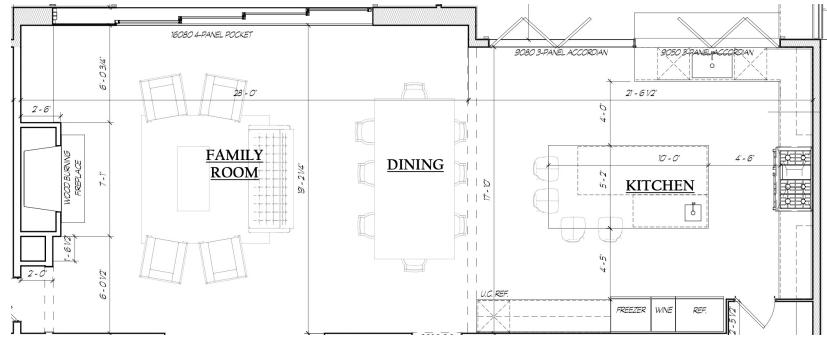

Optional custom trim details & paneling

brass lantern

white oak floors

white oak beams on ceiling

Kitchen & Dining

Optional *white oak beams on ceiling*

floating shelves on each side of range with wall lights above