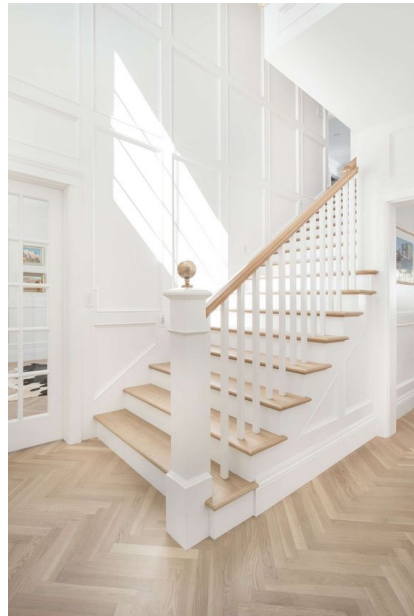

MOLLY BASILE

INTERIORS

PARADIGM[®]
HOMES

704 Remley Lane

Design Inspo

Exterior

gas lanterns

bronze windows and doors & bronze metal roof

warm white exterior paint

Old Carolina Savannah Grey brick

Optional *mahogany entry doors*

Clopay mahogany carriage house garage doors

Entry & Living Room

fireplace with built ins

white interior trim & walls

Optional custom trim details & paneling

brass lantern

white oak floors

white oak beams on ceiling

Kitchen & Dining

Optional *white oak beams on ceiling*

floating shelves on each side of range with wall lights above